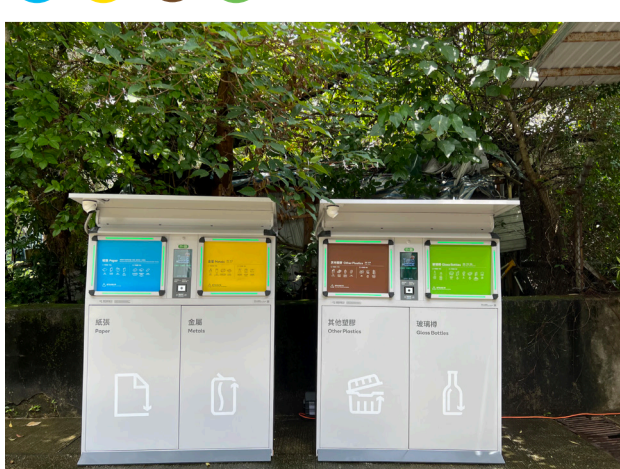

1. 15 山下圍(曾大屋)14號地下*
   G/F, 14 Shan Ha Wai (Tsang Tai Uk)*

1. 16 香港中文大學本部范克廉樓文化廣場*
   Cultural Square, Benjamin Franklin Centre at Central Campus, CUHK*