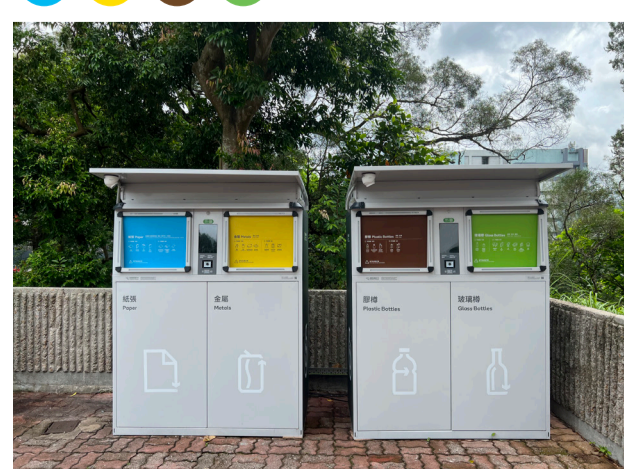

- 13 圍方L3往名城出入口
The Wai L3 toward Festival City Entrance

- 14 銀禧花園近銀禧閣側門*
Near Side Door of Jubilee Court, Jubilee Garden*

- 15 山下圍(曾大屋)14號地下*
G/F, 14 Shan Ha Wai (Tsang Tai Uk)*

- 16 香港中文大學本部范克廉樓文化廣場*
Cultural Square, Benjamin Franklin Centre at Central Campus, CUHK*