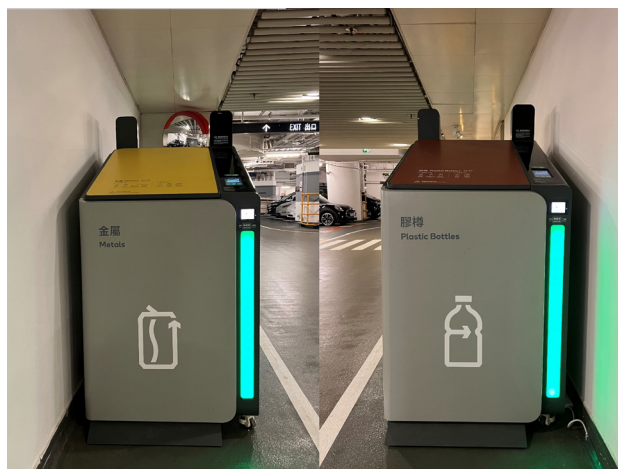

「智能回收系統先導計劃」智能回收箱位置 | 灣仔

Pilot Programme on Smart Recycling Systems - Locations with Smart Recycling Bins | Wan Chai

回收種類 Recyclables

使用智能回收箱時請遵循個別場地的開放時間及使用場地安排

Please follow the venue's opening hours and usage arrangement when using the smart recycling bins

紙張
Paper

金屬
Metals

膠樽
Plastic Bottles

其他塑膠
Other Plastics

玻璃樽
Glass Bottles

- 1 鷹君中心一樓行人通道 (近101號商舖)
1/F, Covered Pedestrian Way,
Great Eagle Centre (near Shop No. 101)

- 2 希慎廣場B4層升降機大堂外
Outside Lift Lobby, Level B4,
Hysan Place