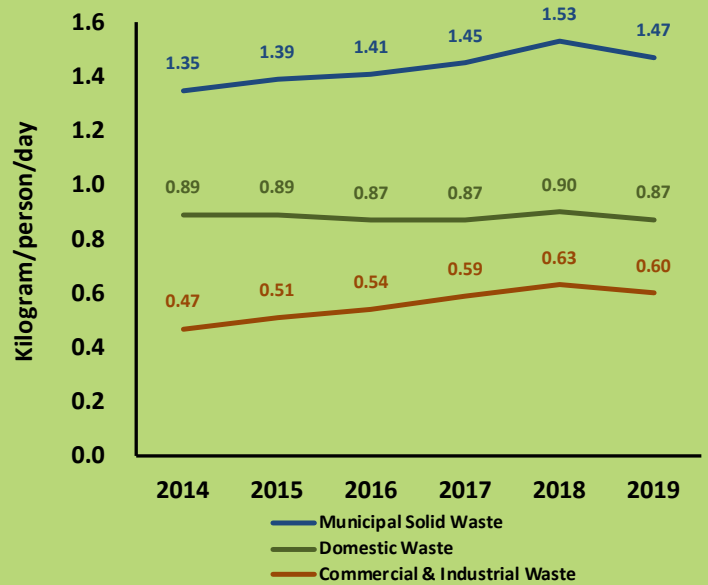

## Municipal Solid Waste (MSW)

**29%**

**Recovered for Recycling**

**71%**

**Disposed of at landfills**

## Per Capita Disposal Rate of MSW