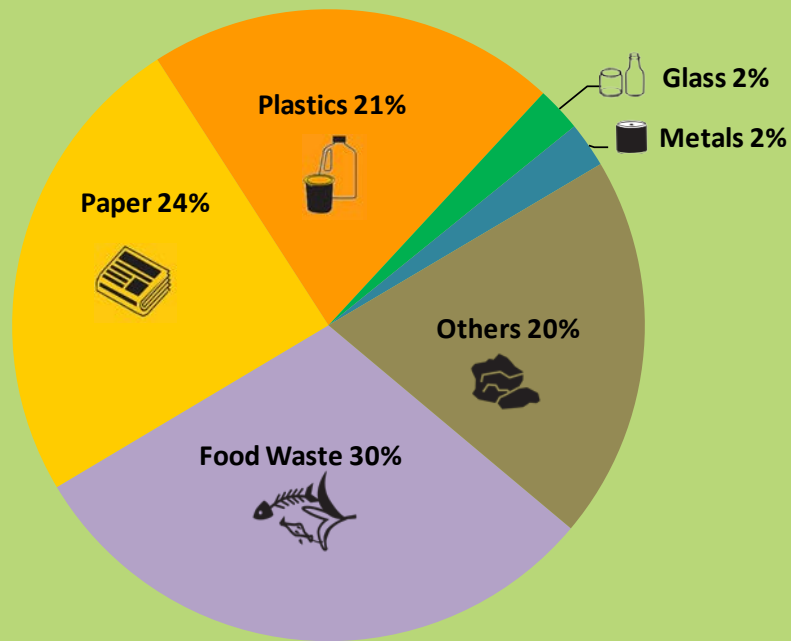

Composition of MSW Disposed of at Landfills in 2019

Total disposed quantity: 4.04 million tonnes

Note: Others include wood, rattan, textiles, household hazardous waste, bulky items and other putrescible/miscellaneous materials. Figures may not add up to 100% due to rounding.