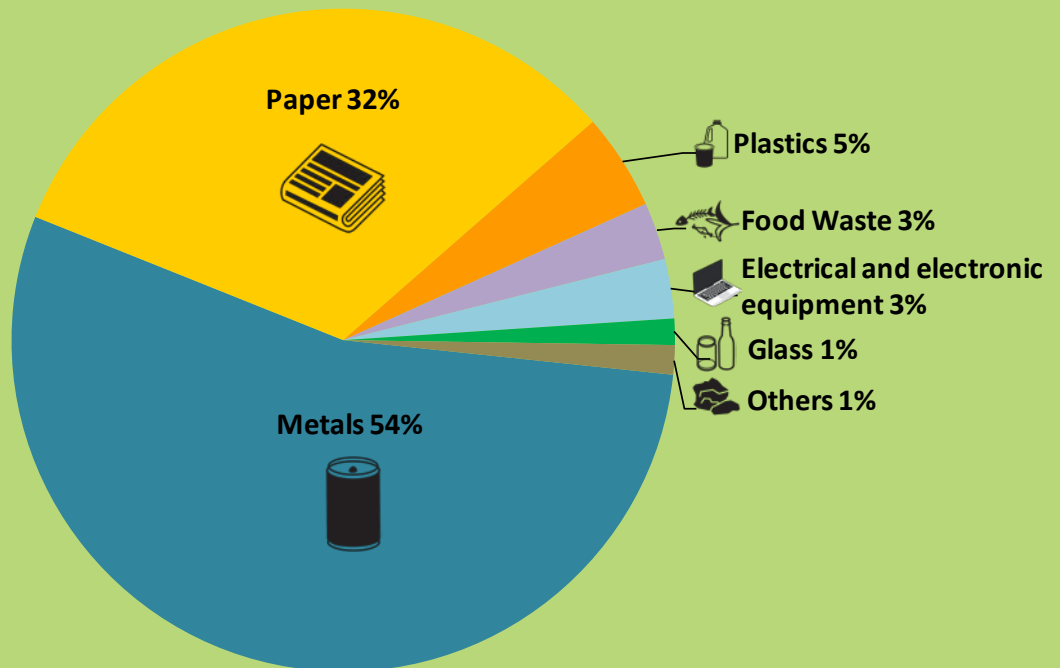

Recyclables Recovered from MSW in 2019

Total recovered quantity: 1.64 million tonnes

Note: Others include wood, rubber tyres, textiles and yard waste. Figures may not add up to 100% due to rounding.