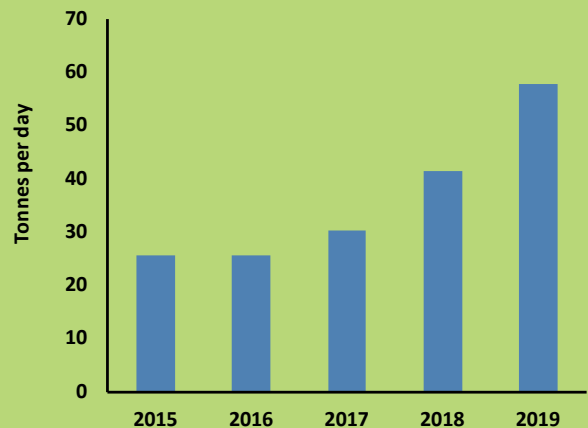

Glass Recovered from MSW Increased by 39% as Compared to 2018