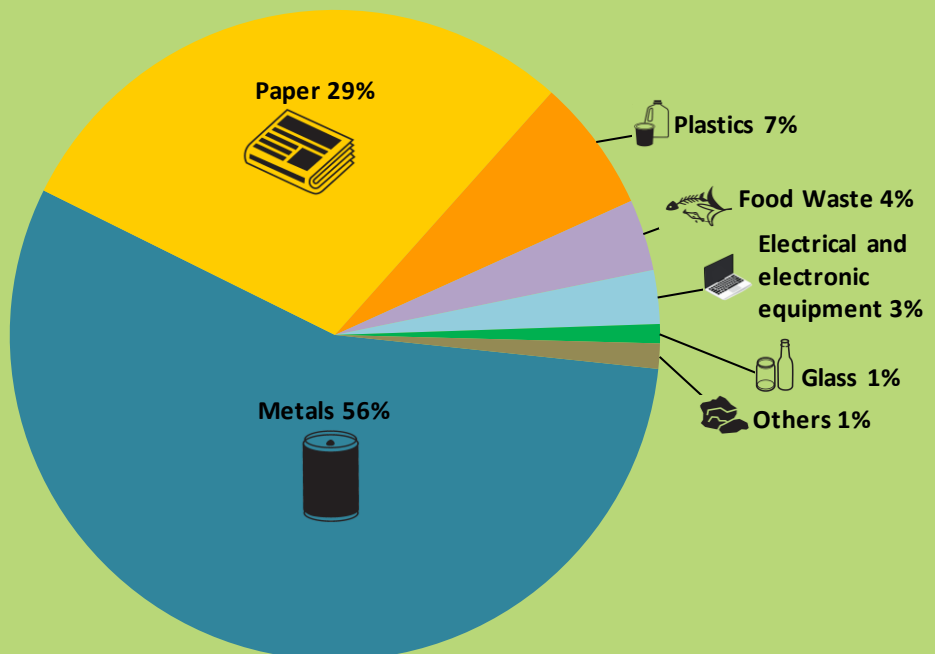

Plastics Recyclables Recovered from MSW Increased by 32% as Compared to 2019

Note: Plastics recyclables recovered include plastics delivered outside Hong Kong for recycling as well as plastics recycled locally.

Composition of MSW Disposed of at Landfills in 2020

Total disposed quantity: 3.96 million tonnes

Note: Others include yard waste, textiles, wood, household hazardous wastes, bulky items and miscellaneous waste materials. Figures may not add up to 100% due to rounding.

Recyclables Recovered from MSW in 2020

Total recovered quantity: 1.54 million tonnes

Notes: Recyclables recovered include recyclables delivered outside Hong Kong for recycling as well as recyclables recycled locally.