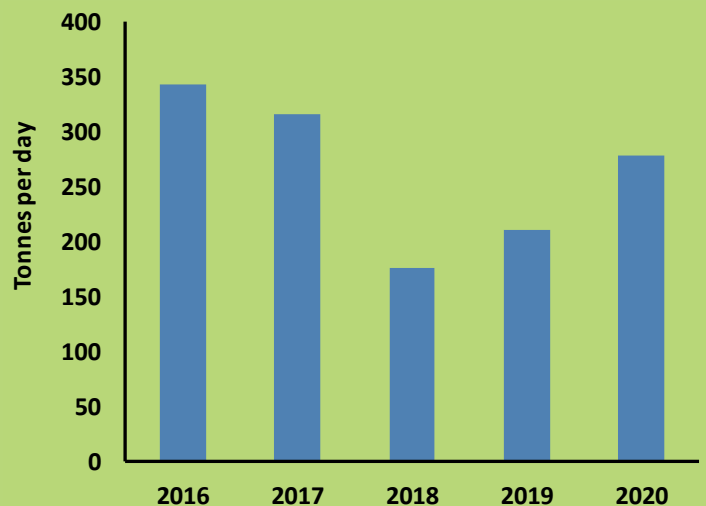

HONG KONG 2020 WASTE STATISTICS

At a Glance

Municipal Solid Waste (MSW)

28%
Recovered for Recycling

72%
Disposed of at landfills

Per Capita Disposal Rate of MSW

Total Quantities of Recyclable Materials Recovered from MSW Recycled Locally Rose by 11% as Compared to 2019

Plastics Recyclables Recovered from MSW Increased by 32% as Compared to 2019

Note: Plastics recyclables recovered include plastics delivered outside Hong Kong for recycling as well as plastics recycled locally.