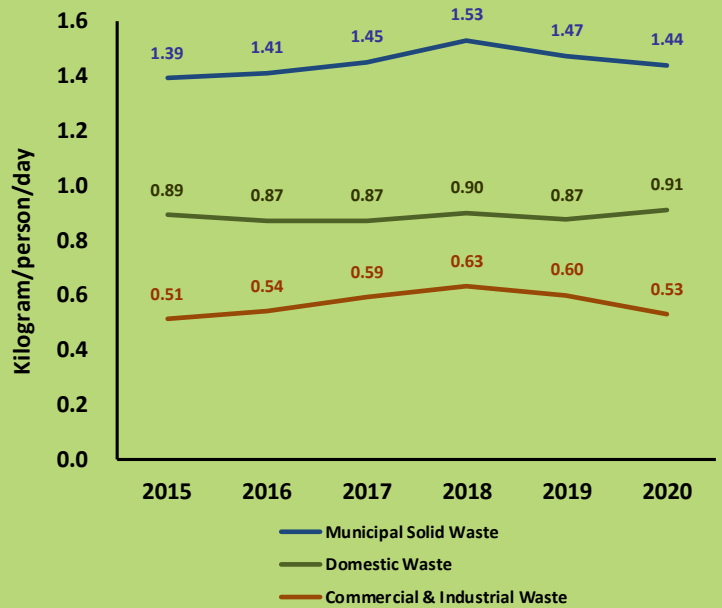

HONG KONG 2020 WASTE STATISTICS

At a Glance

Municipal Solid Waste (MSW)

28%
Recovered for Recycling

72%
Disposed of at landfills

Per Capita Disposal Rate of MSW

Total Quantities of Recyclable Materials Recovered from MSW Recycled Locally Rose by 11% as Compared to 2019

Plastics Recyclables Recovered from MSW Increased by 32% as Compared to 2019

Note: Plastics recyclables recovered include plastics delivered outside Hong Kong for recycling as well as plastics recycled locally.

Composition of MSW Disposed of at Landfills in 2020

Total disposed quantity: 3.96 million tonnes

Note: Others include yard waste, textiles, wood, household hazardous wastes, bulky items and miscellaneous waste materials. Figures may not add up to 100% due to rounding.

Recyclables Recovered from MSW in 2020

Total recovered quantity: 1.54 million tonnes

Notes: Recyclables recovered include recyclables delivered outside Hong Kong for recycling as well as recyclables recycled locally.