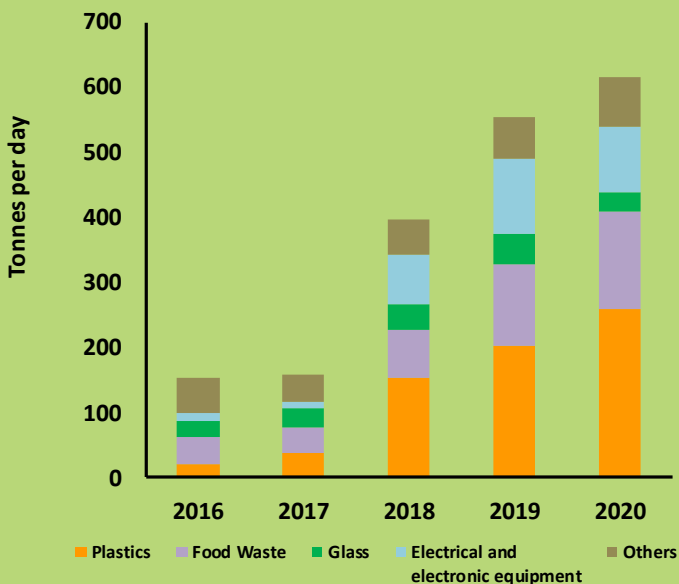

HONG KONG 2020 WASTE STATISTICS

At a Glance

Municipal Solid Waste (MSW)

28%
Recovered for Recycling

72%
Disposed of at landfills

Per Capita Disposal Rate of MSW

Total Quantities of Recyclable Materials Recovered from MSW Recycled Locally Rose by 11% as Compared to 2019

Plastics Recyclables Recovered from MSW Increased by 32% as Compared to 2019

Note: Plastics recyclables recovered include plastics delivered outside Hong Kong for recycling as well as plastics recycled locally.

Composition of MSW Disposed of at Landfills in 2020

Total disposed quantity: 3.96 million tonnes

Note: Others include yard waste, textiles, wood, household hazardous wastes, bulky items and miscellaneous waste materials. Figures may not add up to 100% due to rounding.

Recyclables Recovered from MSW in 2020

Total recovered quantity: 1.54 million tonnes

Notes: Recyclables recovered include recyclables delivered outside Hong Kong for recycling as well as recyclables recycled locally.