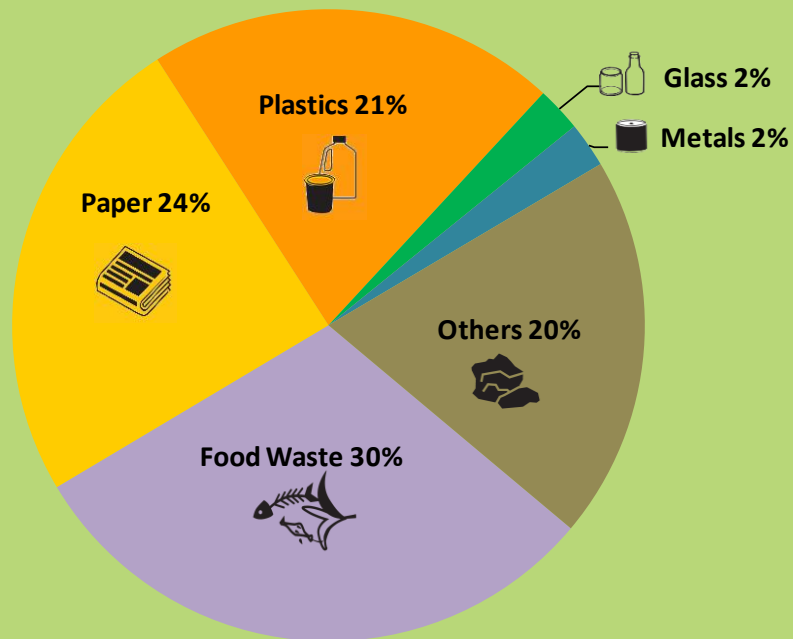

Composition of MSW Disposed of at Landfills in 2020

Total disposed quantity: 3.96 million tonnes

Note: Others include yard waste, textiles, wood, household hazardous wastes, bulky items and miscellaneous waste materials. Figures may not add up to 100% due to rounding.