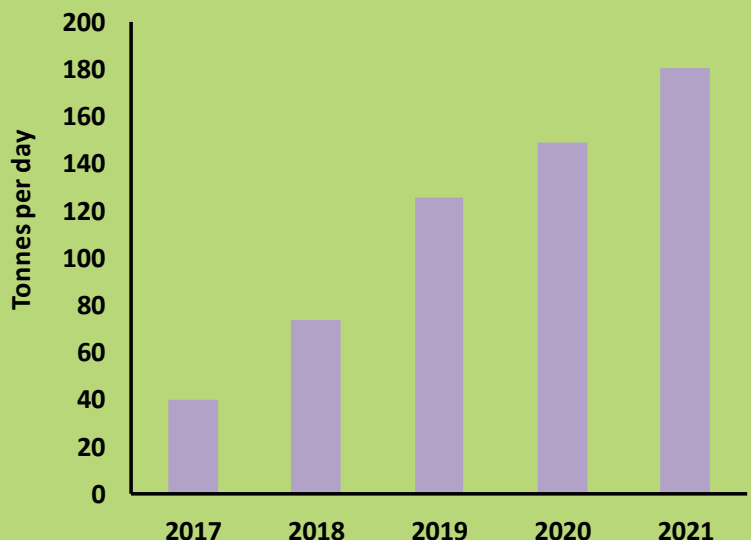

HONG KONG 2021 WASTE STATISTICS

At a Glance

Municipal Solid Waste (MSW)

31%
Recovered for Recycling

69%
Disposed of at landfills

Per Capita Disposal Rate of MSW

Total Quantities of Recyclable Materials Recovered from MSW Recycled Locally Rose by 22% as Compared to 2020

Food Waste Recovered from MSW Increased by 21% as Compared to 2020

Composition of MSW Disposed of at Landfills in 2021

Total disposed quantity: 4.15 million tonnes

Note: Others include yard waste, textiles, wood, household hazardous wastes, bulky items and miscellaneous waste materials. Figures may not add up to 100% due to rounding.

Recyclables Recovered from MSW in 2021

Total recovered quantity: 1.84 million tonnes

Notes: Recyclables recovered include recyclables delivered outside Hong Kong for recycling as well as recyclables recycled locally.