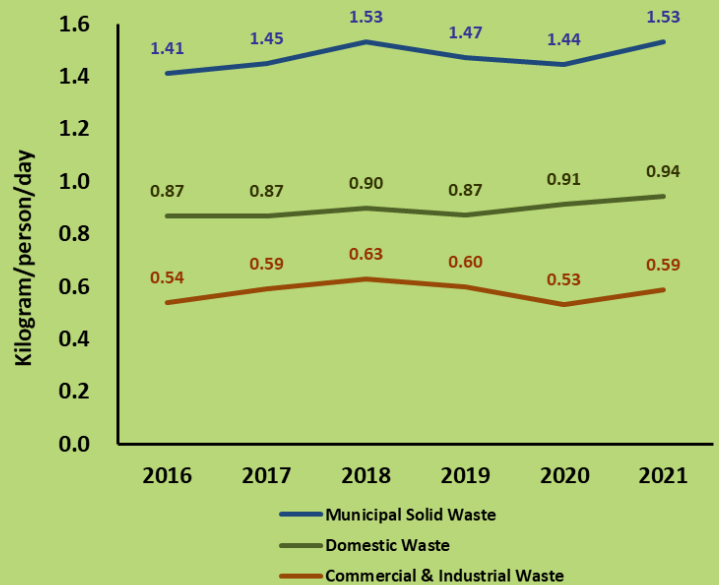

HONG KONG 2021 WASTE STATISTICS

At a Glance

Municipal Solid Waste (MSW)

31%
Recovered for Recycling

69%
Disposed of at landfills

Per Capita Disposal Rate of MSW

Total Quantities of Recyclable Materials Recovered from MSW Recycled Locally Rose by 22% as Compared to 2020

Food Waste Recovered from MSW Increased by 21% as Compared to 2020

Composition of MSW Disposed of at Landfills in 2021

Total disposed quantity: 4.15 million tonnes

Note: Others include yard waste, textiles, wood, household hazardous wastes, bulky items and miscellaneous waste materials. Figures may not add up to 100% due to rounding.

Recyclables Recovered from MSW in 2021

Total recovered quantity: 1.84 million tonnes

Notes: Recyclables recovered include recyclables delivered outside Hong Kong for recycling as well as recyclables recycled locally.