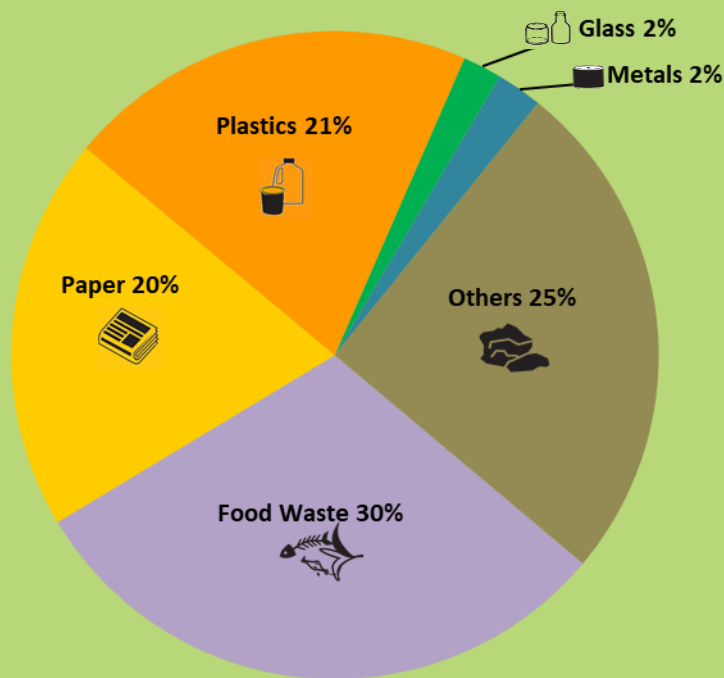

HONG KONG 2021 WASTE STATISTICS

At a Glance

Municipal Solid Waste (MSW)

31%
Recovered for Recycling

69%
Disposed of at landfills

Per Capita Disposal Rate of MSW

Total Quantities of Recyclable Materials Recovered from MSW Recycled Locally Rose by 22% as Compared to 2020

Food Waste Recovered from MSW Increased by 21% as Compared to 2020

Composition of MSW Disposed of at Landfills in 2021

Total disposed quantity: 4.15 million tonnes

Note: Others include yard waste, textiles, wood, household hazardous wastes, bulky items and miscellaneous waste materials. Figures may not add up to 100% due to rounding.

Recyclables Recovered from MSW in 2021

Total recovered quantity: 1.84 million tonnes

Notes: Recyclables recovered include recyclables delivered outside Hong Kong for recycling as well as recyclables recycled locally.

Others include wood, rubber tyres, textiles and yard waste. Figures may not add up to 100% due to rounding.