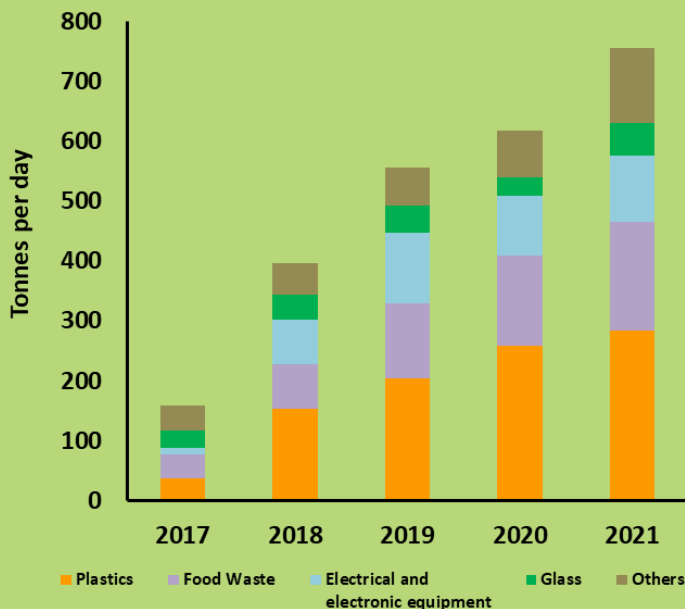

HONG KONG 2021 WASTE STATISTICS

At a Glance

Municipal Solid Waste (MSW)

31%
Recovered for Recycling

69%
Disposed of at landfills

Per Capita Disposal Rate of MSW

Total Quantities of Recyclable Materials Recovered from MSW Recycled Locally Rose by 22% as Compared to 2020

Food Waste Recovered from MSW Increased by 21% as Compared to 2020

Composition of MSW Disposed of at Landfills in 2021

Total disposed quantity: 4.15 million tonnes

Note: Others include yard waste, textiles, wood, household hazardous wastes, bulky items and miscellaneous waste materials. Figures may not add up to 100% due to rounding.

Recyclables Recovered from MSW in 2021

Total recovered quantity: 1.84 million tonnes

Notes: Recyclables recovered include recyclables delivered outside Hong Kong for recycling as well as recyclables recycled locally.