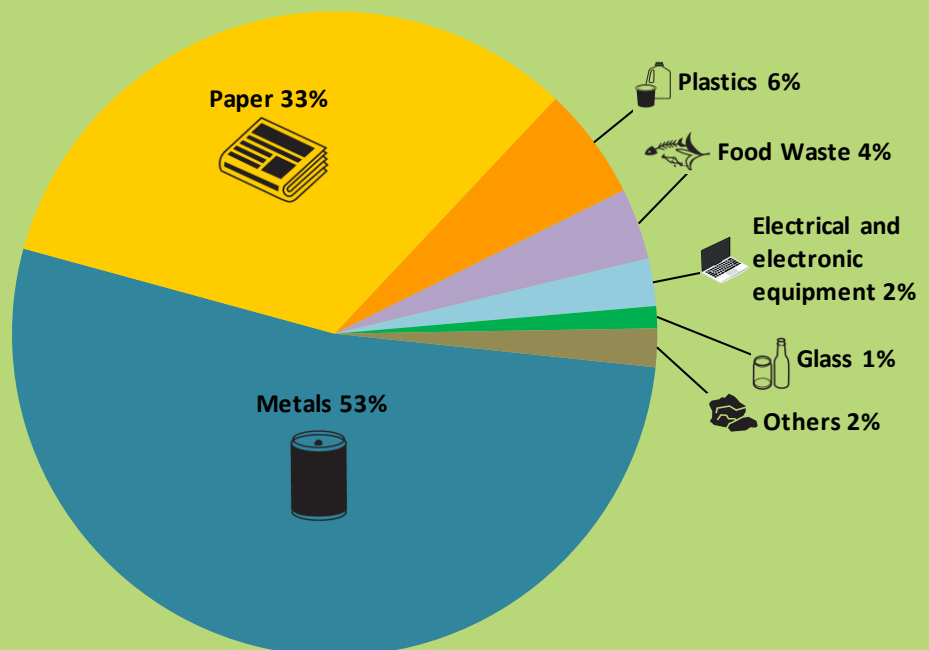

Food Waste Recovered from MSW Increased by 21% as Compared to 2020

Composition of MSW Disposed of at Landfills in 2021

Total disposed quantity: 4.15 million tonnes

Note: Others include yard waste, textiles, wood, household hazardous wastes, bulky items and miscellaneous waste materials. Figures may not add up to 100% due to rounding.

Recyclables Recovered from MSW in 2021

Total recovered quantity: 1.84 million tonnes

Notes: Recyclables recovered include recyclables delivered outside Hong Kong for recycling as well as recyclables recycled locally.